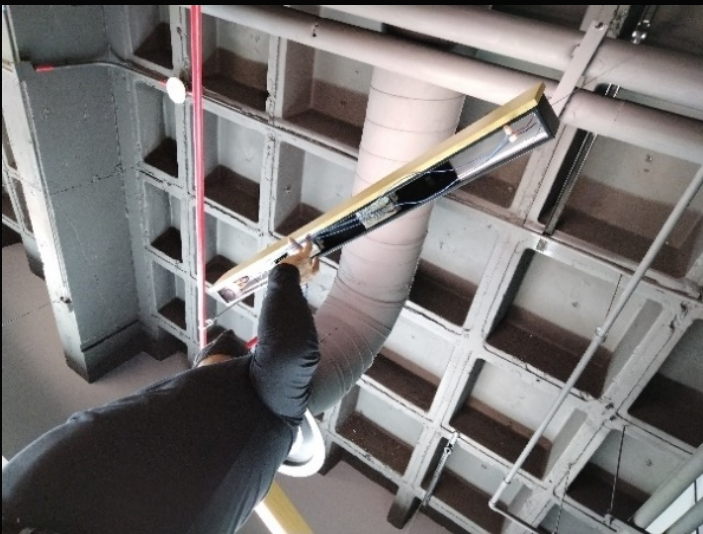

Installation of lamps, and we look over and maintenance of the wiring for their correct function.